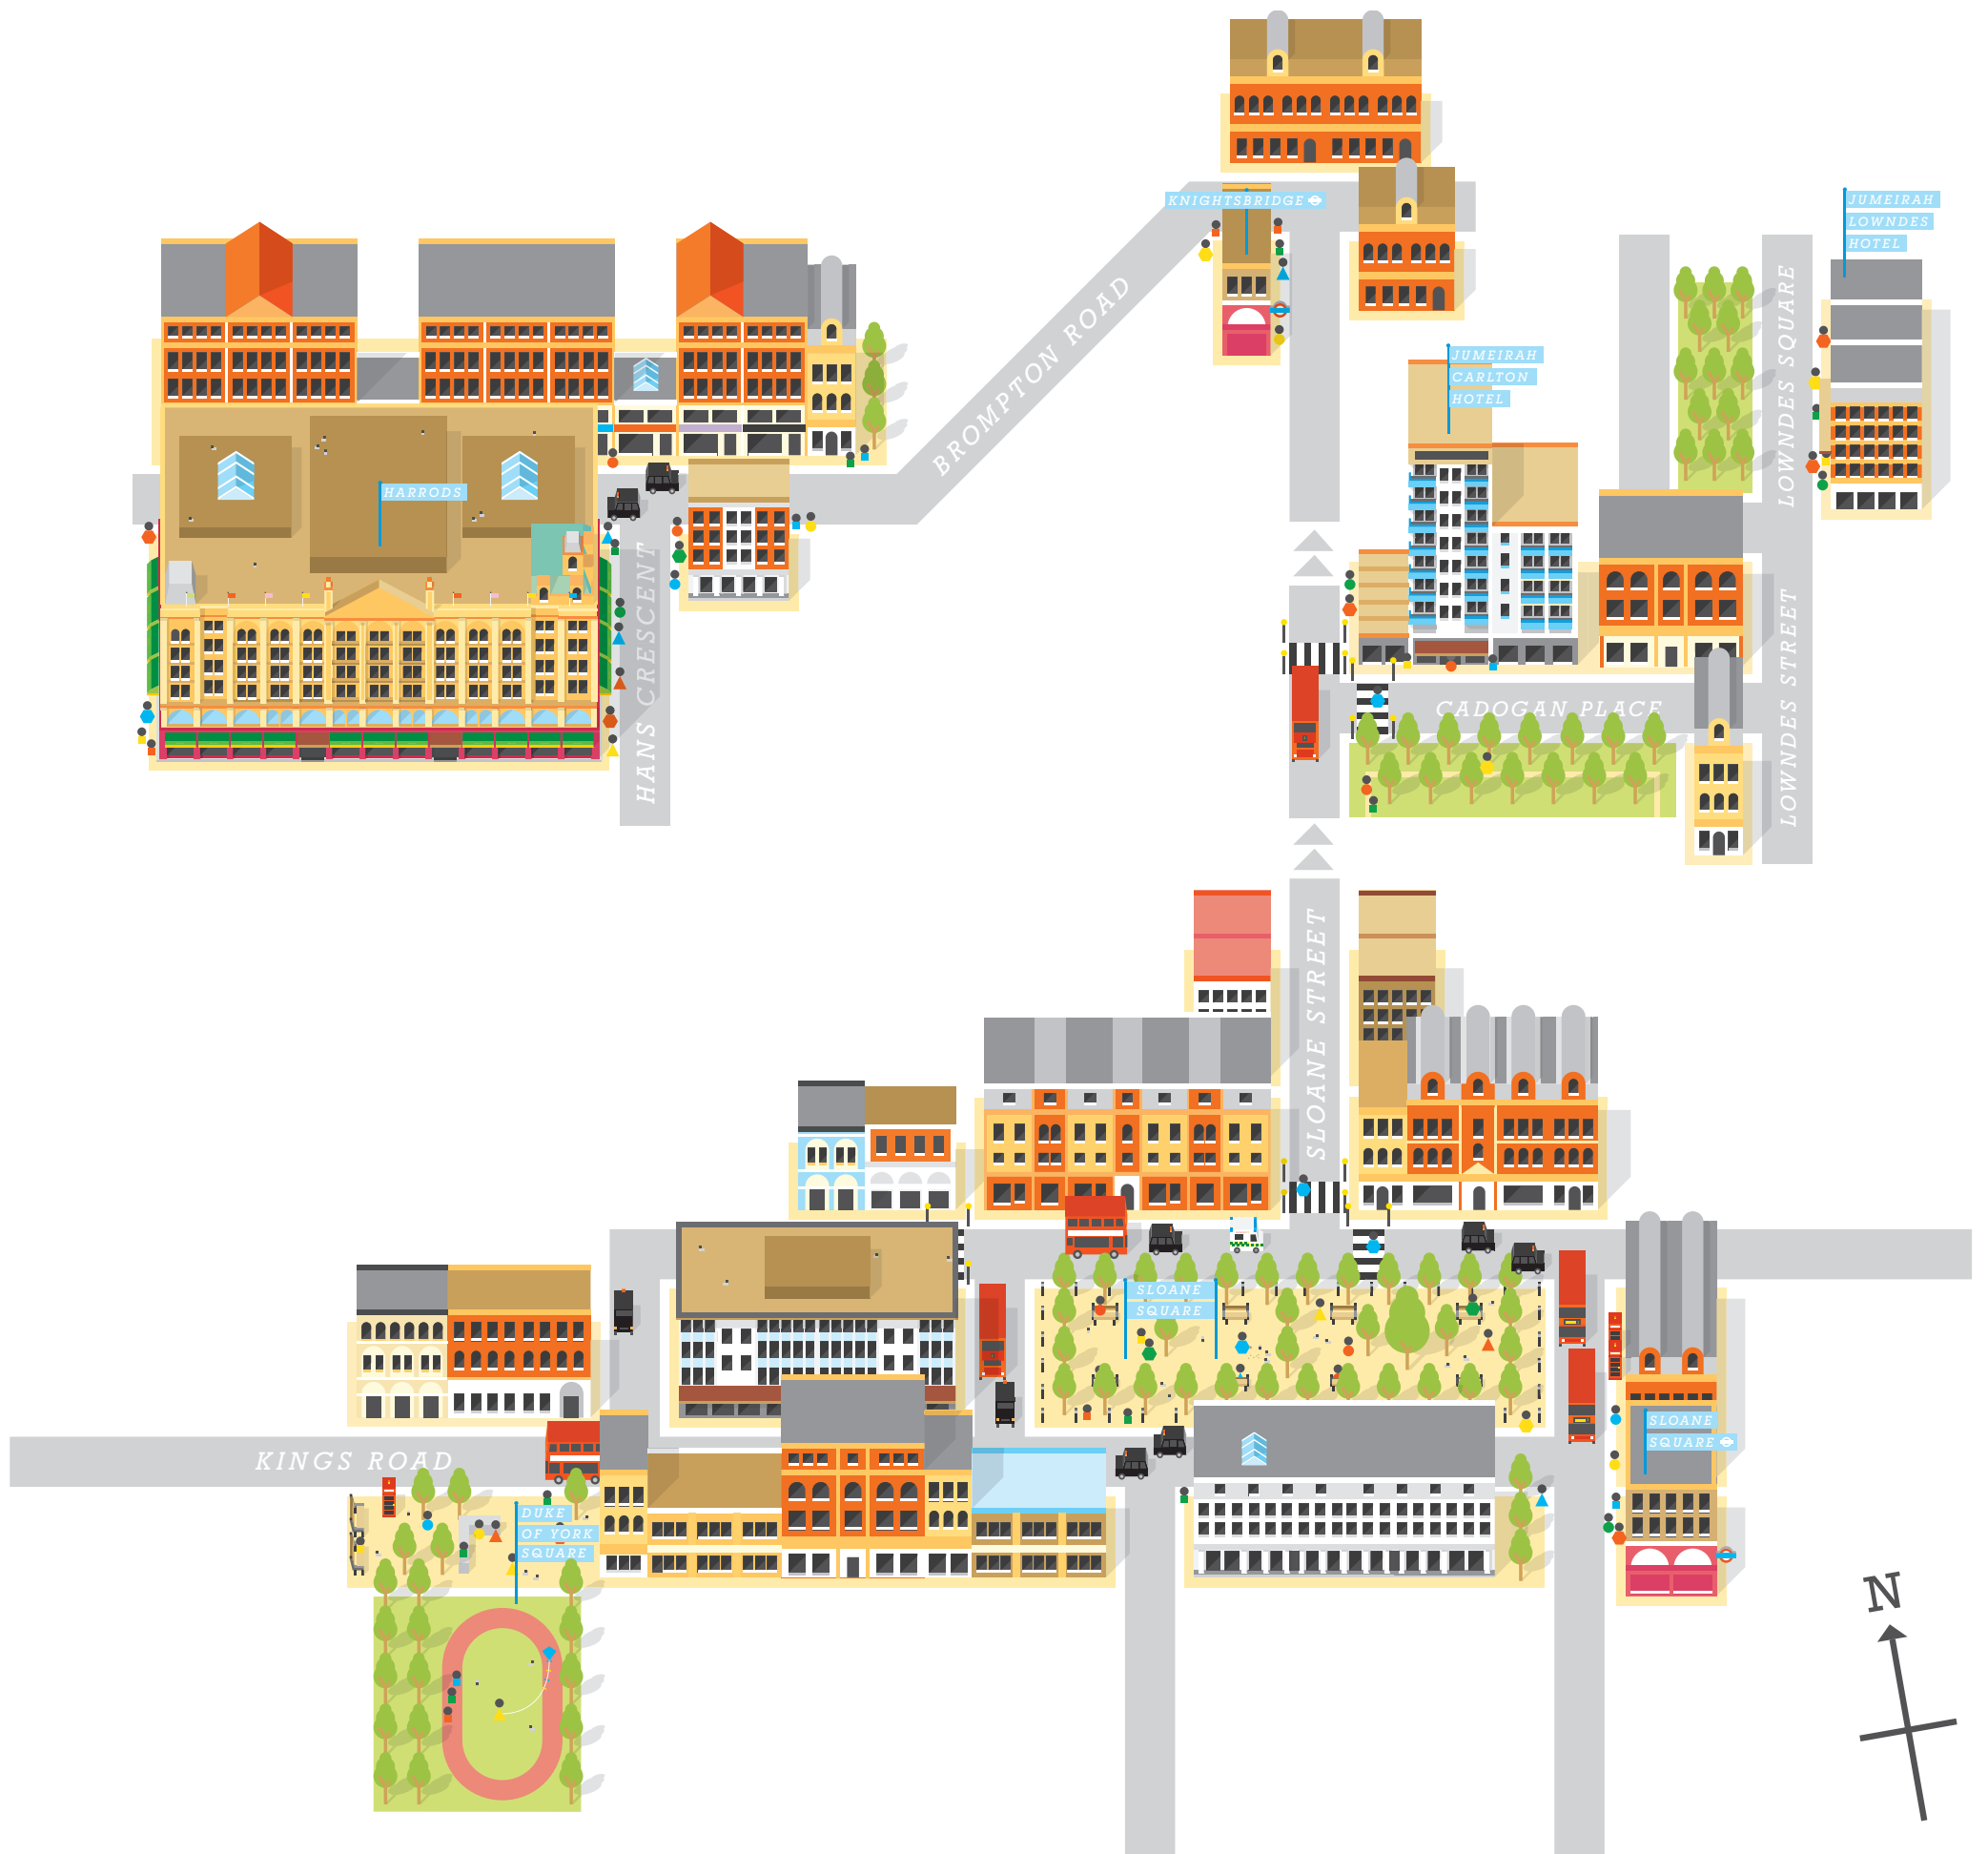

Egg Zone 3: Knightsbridge & Sloane Square

Map information

Welcome to Knightsbridge & Sloane Square.

There are **20 eggs** in this zone.
How many can you find?

Getting scrambled?
Here are some clues.

As you stroll down Brompton Road you might come across a couple of new workers on the scaffolding – and these ones are rather egg-shaped!

McLaren London has some amazing supercars, but during The Big Egg Hunt they've got something even more eggstraordinary on display as well!

Having trouble finding all the eggs? Have a cheeky look at our Google map: www.thebigegghunt.co.uk/cheatsheet

Don't worry - we won't tell anyone!

🚇 Nearest station: **Sloane Square**

Happy hunting!

Remember to **Text the Keyword** at every egg you find for the chance to win **The Diamond Jubilee Egg** (valued at over £100,000!).

ELEPHANT FAMILY

action for children

Map design by **made in fallon**

Please note: This map is just a fun guide - the buildings aren't to scale and we haven't included every street.